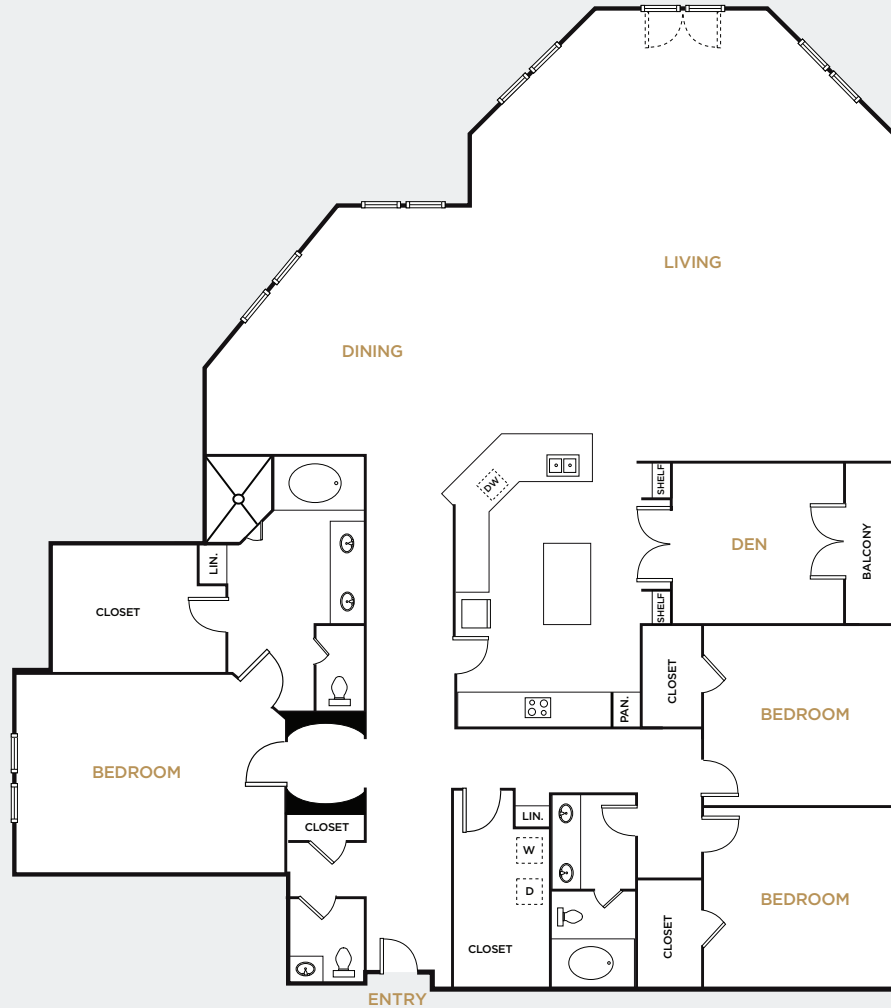

C6

3 BEDROOM • 2.5 BATH
2,989 sq. ft.

Phone 214.520.8979 Fax 214.520.6965
ALTOHIGHLANDPARK.COM
4201 Lomo Alto Drive, Dallas, Texas 75219

Residences

*All dimensions and square footages are approximate. Not all features are available in every home. HANDICAPPED ACCESSIBLE UNITS AVAILABLE. The owner and management company for Alto Highland Park comply fully with the provisions of the Equal Housing Opportunity Laws and nondiscrimination laws. The apartments have been designed and constructed to be accessible in accordance with those laws.