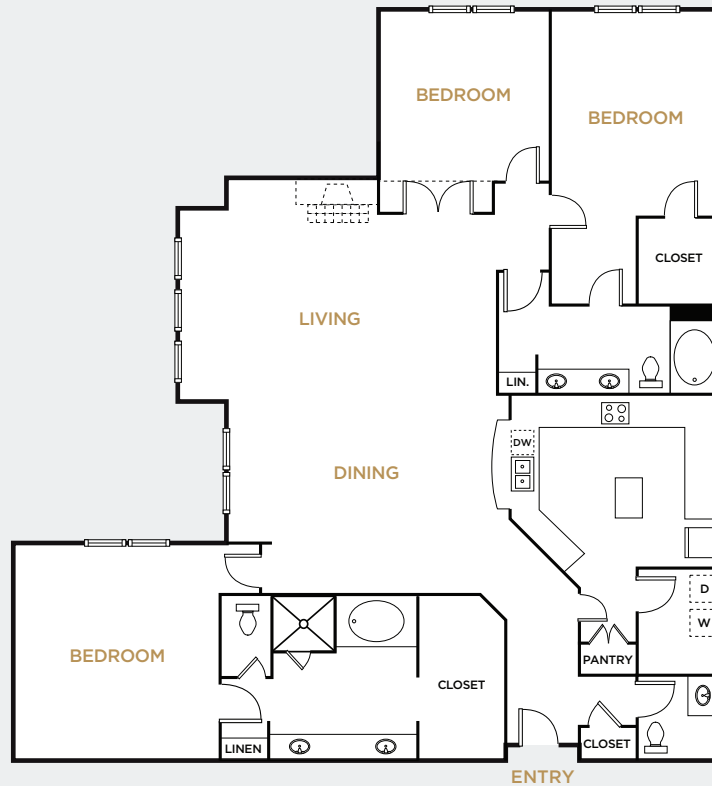

C3

3 BEDROOM • 2.5 BATH
2,065 sq. ft.

Phone 214.520.8979 Fax 214.520.6965

ALTOHIGHLANDPARK.COM

4201 Lomo Alto Drive, Dallas, Texas 75219

Residences

*All dimensions and square footages are approximate. Not all features are available in every home. HANDICAPPED ACCESSIBLE UNITS AVAILABLE. The owner and management company for Alto Highland Park comply fully with the provisions of the Equal Housing Opportunity Laws and nondiscrimination laws. The apartments have been designed and constructed to be accessible in accordance with those laws.