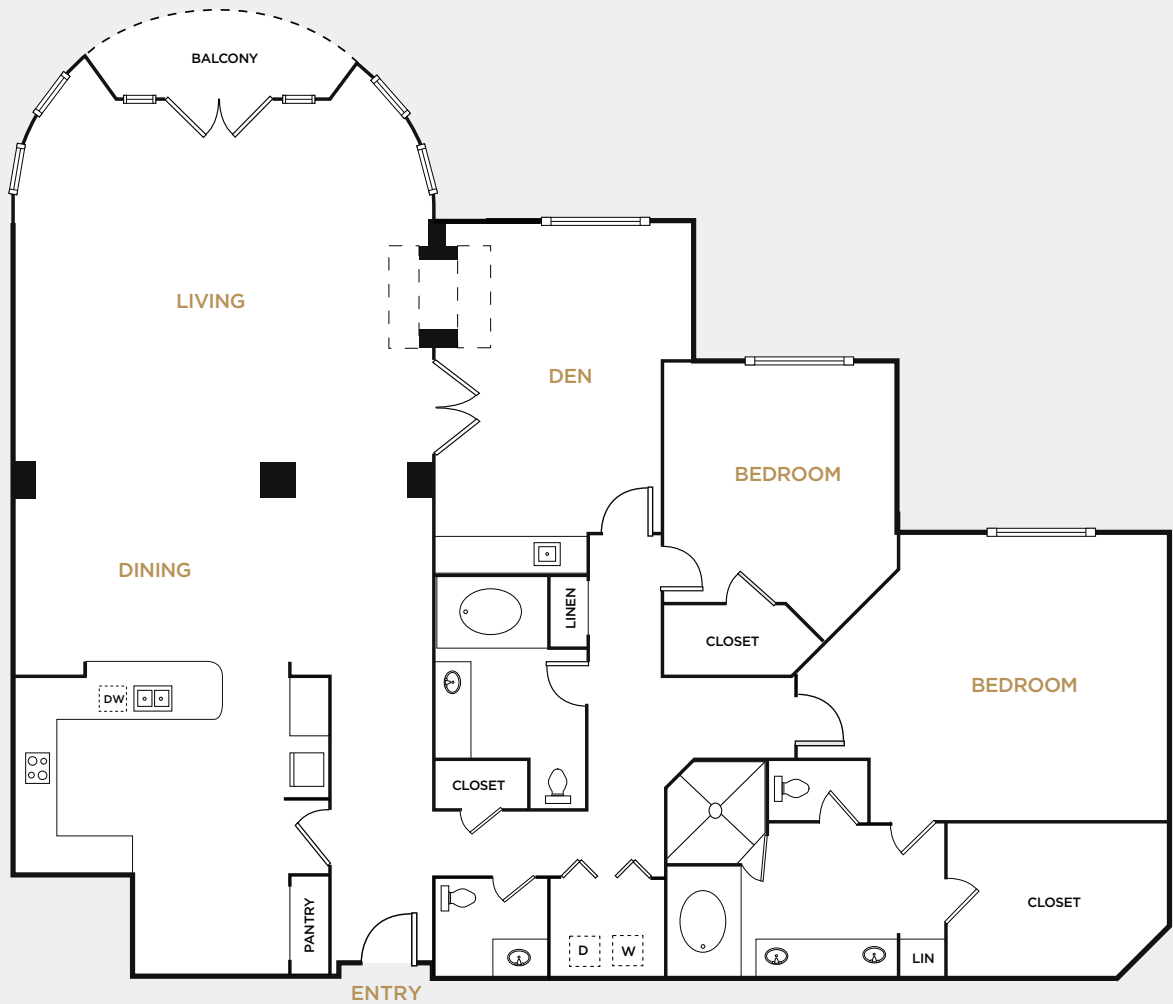

B6

2 BEDROOM • 2.5 BATH
2,285 sq. ft.

Phone 214.520.8979 Fax 214.520.6965

ALTOHIGHLANDPARK.COM

4201 Lomo Alto Drive, Dallas, Texas 75219

ALTO

HIGHLAND PARK

Residences

*All dimensions and square footages are approximate. Not all features are available in every home. HANDICAPPED ACCESSIBLE UNITS AVAILABLE. The owner and management company for Alto Highland Park comply fully with the provisions of the Equal Housing Opportunity Laws and nondiscrimination laws. The apartments have been designed and constructed to be accessible in accordance with those laws.