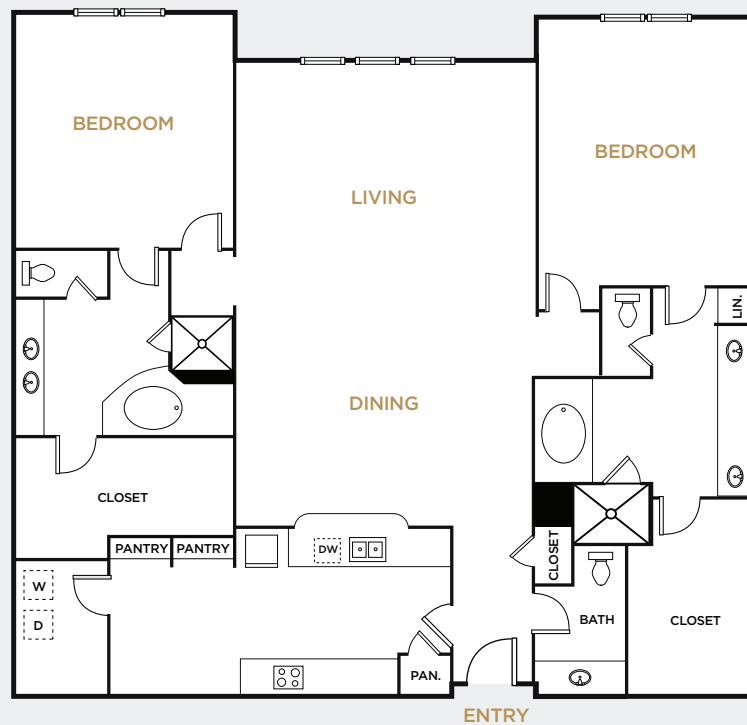

# B3

2 BEDROOM • 2.5 BATH  
1,858 sq. ft.

Phone 214.520.8979 Fax 214.520.6965  
**ALTOHIGHLANDPARK.COM**  
4201 Lomo Alto Drive, Dallas, Texas 75219

*Residences*

\*All dimensions and square footages are approximate. Not all features are available in every home. HANDICAPPED ACCESSIBLE UNITS AVAILABLE. The owner and management company for Alto Highland Park comply fully with the provisions of the Equal Housing Opportunity Laws and nondiscrimination laws. The apartments have been designed and constructed to be accessible in accordance with those laws.