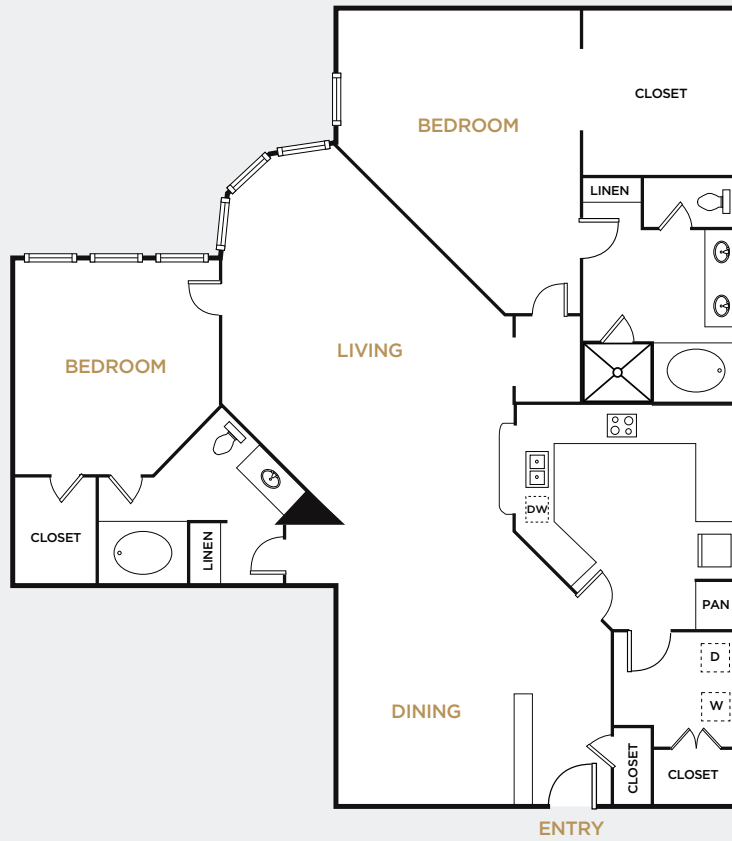

B2

2 BEDROOM • 2 BATH
1,736 sq. ft.

Phone 214.520.8979 Fax 214.520.6965

ALTOHIGHLANDPARK.COM

4201 Lomo Alto Drive, Dallas, Texas 75219

Residences

*All dimensions and square footages are approximate. Not all features are available in every home. HANDICAPPED ACCESSIBLE UNITS AVAILABLE. The owner and management company for Alto Highland Park comply fully with the provisions of the Equal Housing Opportunity Laws and nondiscrimination laws. The apartments have been designed and constructed to be accessible in accordance with those laws.