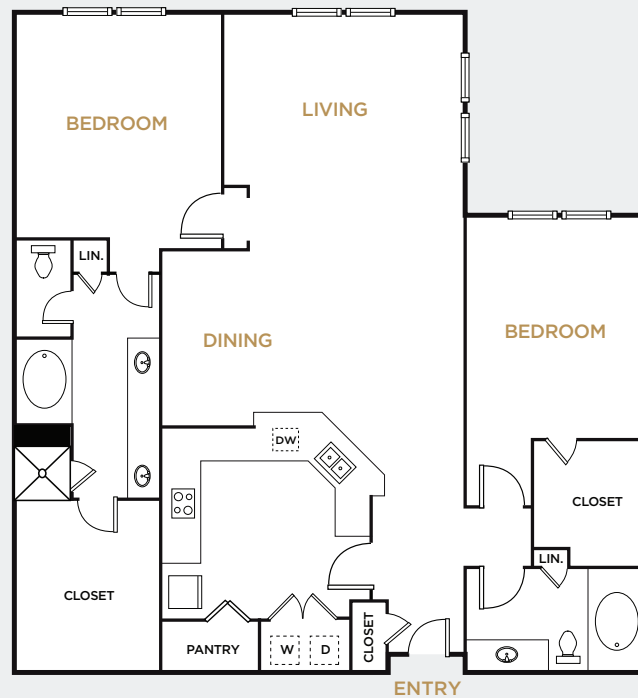

B1B

2 BEDROOM • 2 BATH
1,538 sq. ft.

Phone 214.520.8979 Fax 214.520.6965

ALTOHIGHLANDPARK.COM

4201 Lomo Alto Drive, Dallas, Texas 75219

Residences

*All dimensions and square footages are approximate. Not all features are available in every home. HANDICAPPED ACCESSIBLE UNITS AVAILABLE. The owner and management company for Alto Highland Park comply fully with the provisions of the Equal Housing Opportunity Laws and nondiscrimination laws. The apartments have been designed and constructed to be accessible in accordance with those laws.