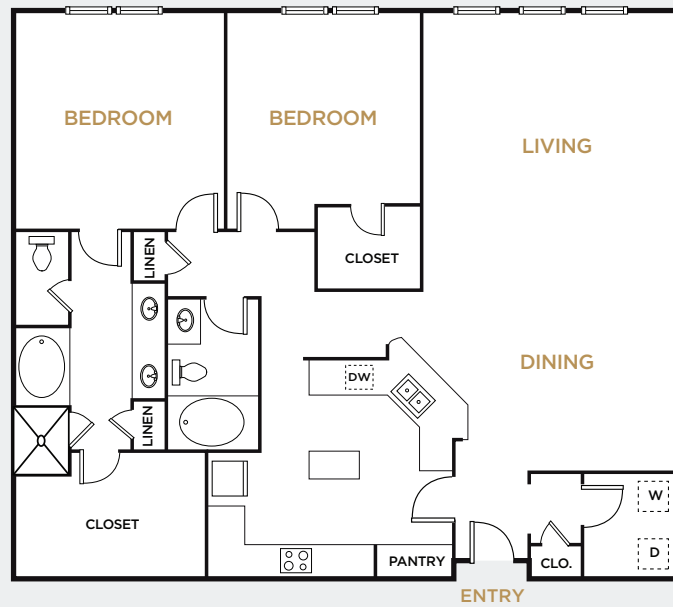

B1A

2 BEDROOM • 2 BATH
1,501 sq. ft.

Phone 214.520.8979 Fax 214.520.6965

ALTOHIGHLANDPARK.COM

4201 Lomo Alto Drive, Dallas, Texas 75219

Residences

*All dimensions and square footages are approximate. Not all features are available in every home. HANDICAPPED ACCESSIBLE UNITS AVAILABLE. The owner and management company for Alto Highland Park comply fully with the provisions of the Equal Housing Opportunity Laws and nondiscrimination laws. The apartments have been designed and constructed to be accessible in accordance with those laws.