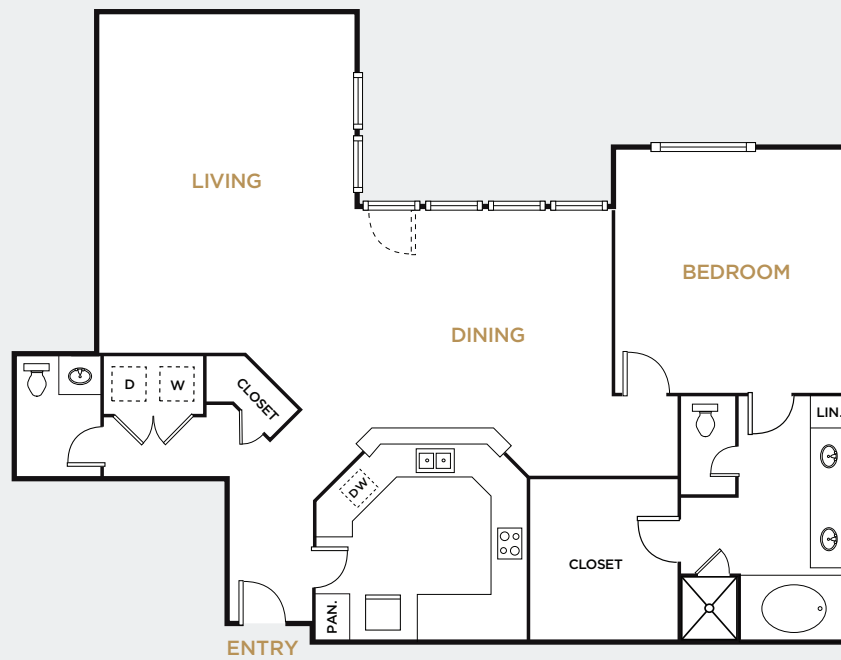

A2

1 BEDROOM • 1.5 BATH
1,300 sq. ft.

Phone 214.520.8979 Fax 214.520.6965

ALTOHIGHLANDPARK.COM

4201 Lomo Alto Drive, Dallas, Texas 75219

ALTO

HIGHLAND PARK

Residences