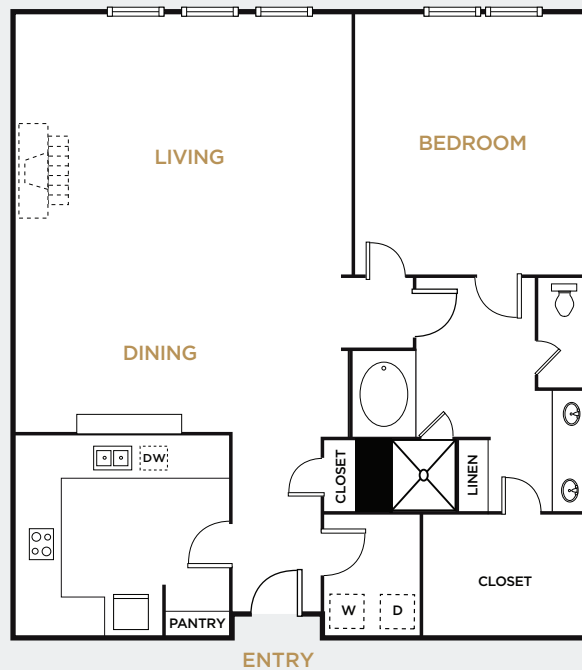

# A1

1 BEDROOM • 1 BATH  
1,167 sq. ft.

Phone 214.520.8979 Fax 214.520.6965  
**ALTOHIGHLANDPARK.COM**  
4201 Lomo Alto Drive, Dallas, Texas 75219

*Residences*

\*All dimensions and square footages are approximate. Not all features are available in every home. HANDICAPPED ACCESSIBLE UNITS AVAILABLE. The owner and management company for Alto Highland Park comply fully with the provisions of the Equal Housing Opportunity Laws and nondiscrimination laws. The apartments have been designed and constructed to be accessible in accordance with those laws.